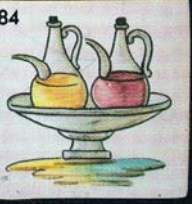

MG PANEL 21 VINO TINTO

MG PANEL 22 KETTLE A

MG PANEL 22 SQUARE BIRD CAGE

MG PANEL 22 DOVE IN BASKET

MG PANEL 21 VINO BLANCO

MG PANEL 22 FRUIT BASKET A, yellow

MG PANEL 22 PEACHES

MG PANEL 22 KETTLE B

MG PANEL 22 FRUIT BASKET A, red

MG COCINA

Handmade tiles may vary considerably in size and colour.

MG PANEL 44 FLOWER BASKET

MG DAISY, BORDER & CORNER, blue

MG TULIP, BORDER & CORNER, blue

6 X 6 X 5/8 in.  
border 2 7/8 X 6 X 5/8 in.