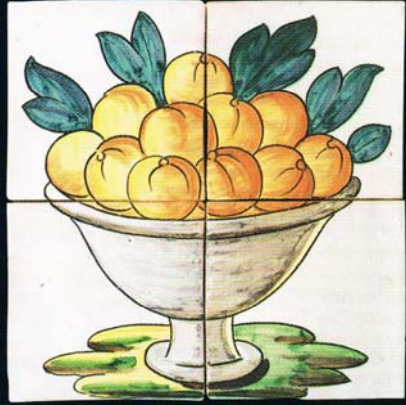

MG PANEL 21 VASE

MG PANEL 22 PLATE F

MG PANEL 22 PLATE G

MG PANEL 21 FISH A

MG PANEL 21 FISH B

MG PANEL 21 FISH C

MG PANEL 22 ARTICHOKE BASKET

MG PANEL 21 GARLIC

MG PANEL 21 VINO TINTO

MG PANEL 22 KETTLE A

MG PANEL 22 SQUARE BIRD CAGE

MG PANEL 22 DOVE IN BASKET

MG PANEL 21 VINO BLANCO

MG PANEL 22 FRUIT BASKET A, yellow

MG PANEL 22 PEACHES

MG PANEL 22 KETTLE B

MG PANEL 22 FRUIT BASKET A, red

MG COCINA

Handmade tiles may vary considerably in size and colour.

MG PANEL 44 FLOWER BASKET

MG DAISY, BORDER & CORNER, blue

MG TULIP, BORDER & CORNER, blue

6 X 6 X 5/8 in.  
border 2 7/8 X 6 X 5/8 in.