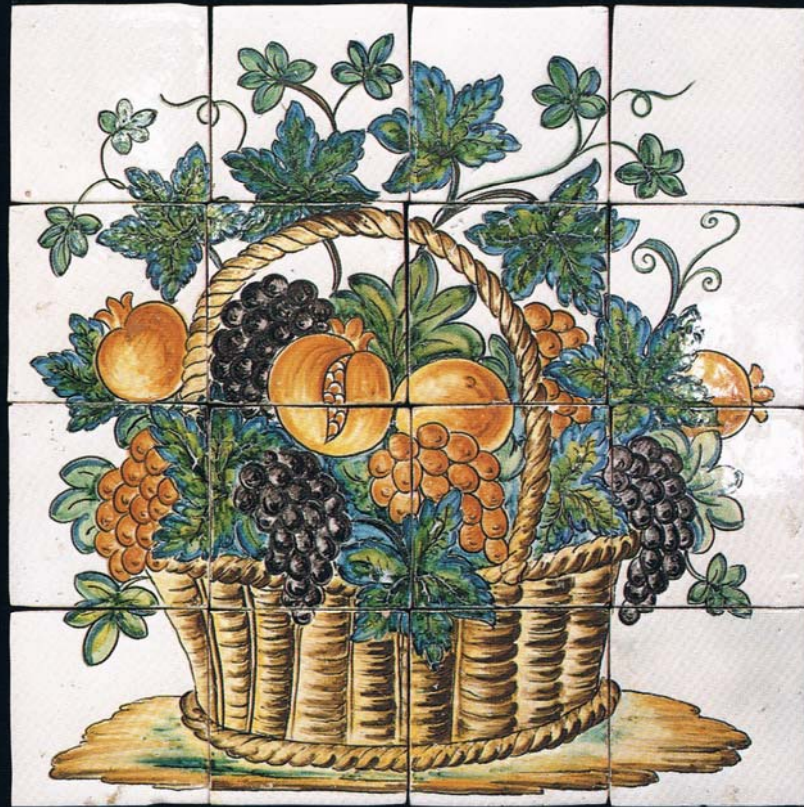

**La Cerámica Valenciana de José Gimeno**  
**COCINA VALENCIANA** kitchen wall tiles from Spain  
Handpainted culinary motifs to inspire the great chefs of America.

MG PANEL 44 FRUIT BASKET A

6 X 6 X 3/8 in.  
border 4 X 6 X 3/8 in.