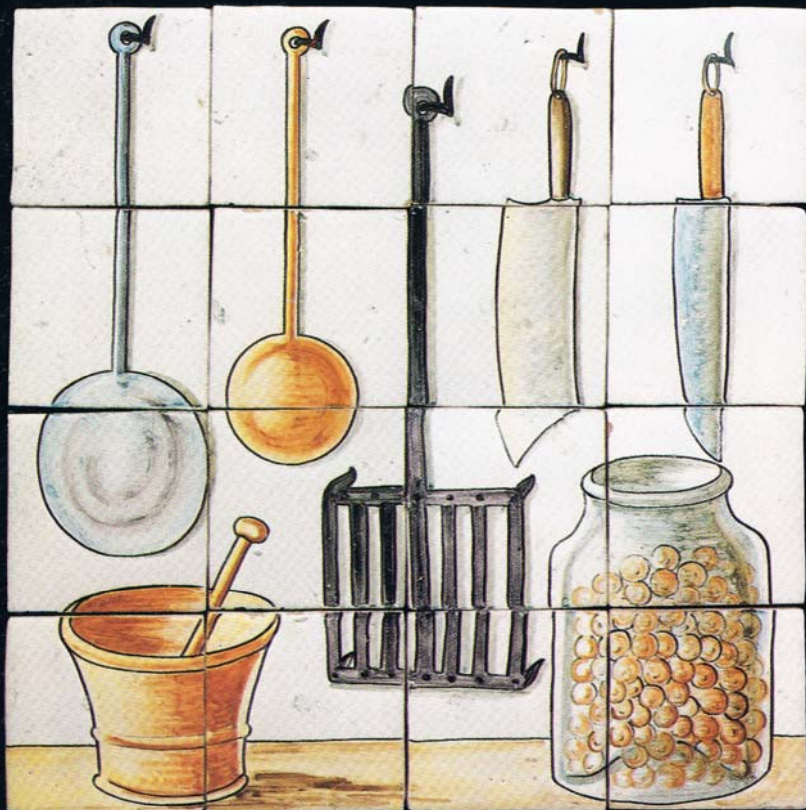

MG PANEL 44 HANGING TOOLS