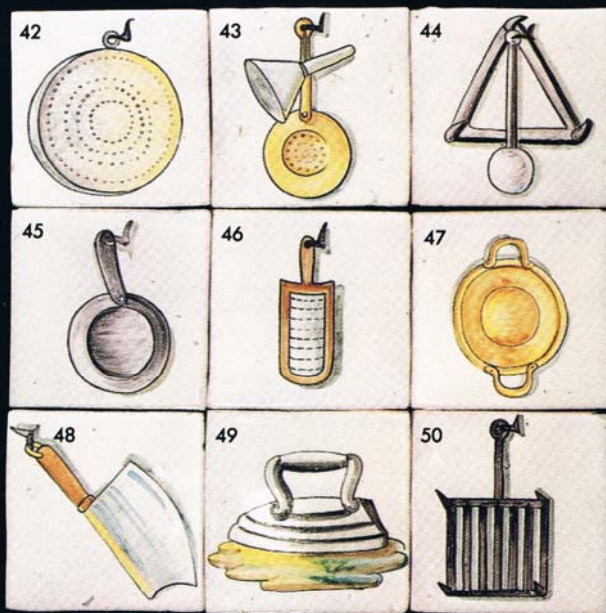

MG PANEL 44 HANGING BASKET

MG COCINA & BORDER

MG COCINA & BORDER

MG PANEL 44 FRUIT BASKET B

0 X 0 X 7/8 in.  
border 4 X 6 X 3/4 in.

Handmade tiles may vary considerably in size and colour.

6 x 6 x 5/8 in.

MG COCINA

MG PANEL 44 EGGS & BUTTER

MG PANEL 44 HANGING TOOLS

MG COCINA

MG WHITE

6 X 6 X 5/8 in. border 4 X 6 X 5/8 in.

MG PANEL 44 CAT & FISH  
MG COCINA BORDER

MG COCINA

Handmade tiles may vary considerably in size and colour.