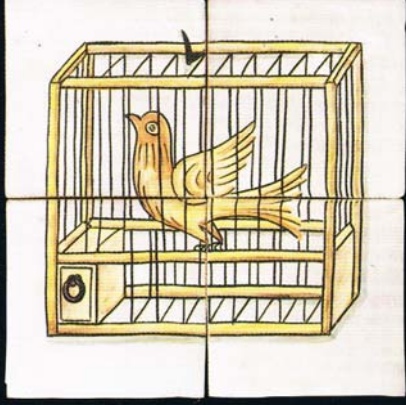

MG PANEL 22 SQUARE BIRD CAGE