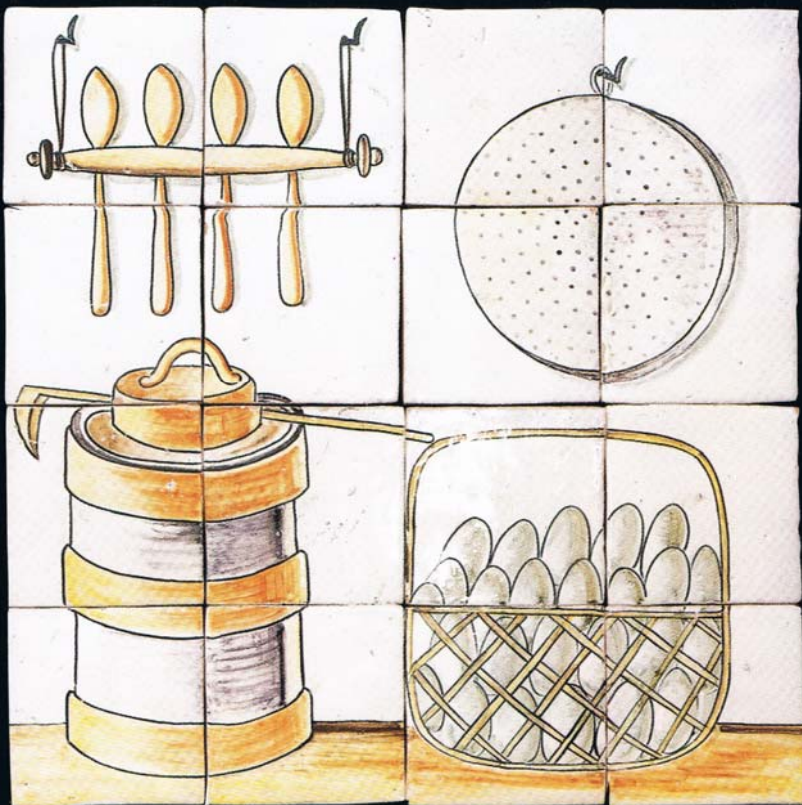

MG PANEL 44 HANGING BASKET

MG COCINA & BORDER

MG COCINA & BORDER

MG PANEL 44 FRUIT BASKET B

0 X 0 X 7/8 in.  
border 4 X 6 X 3/4 in.

Handmade tiles may vary considerably in size and colour.

6 x 6 x 5/8 in.

MG COCINA